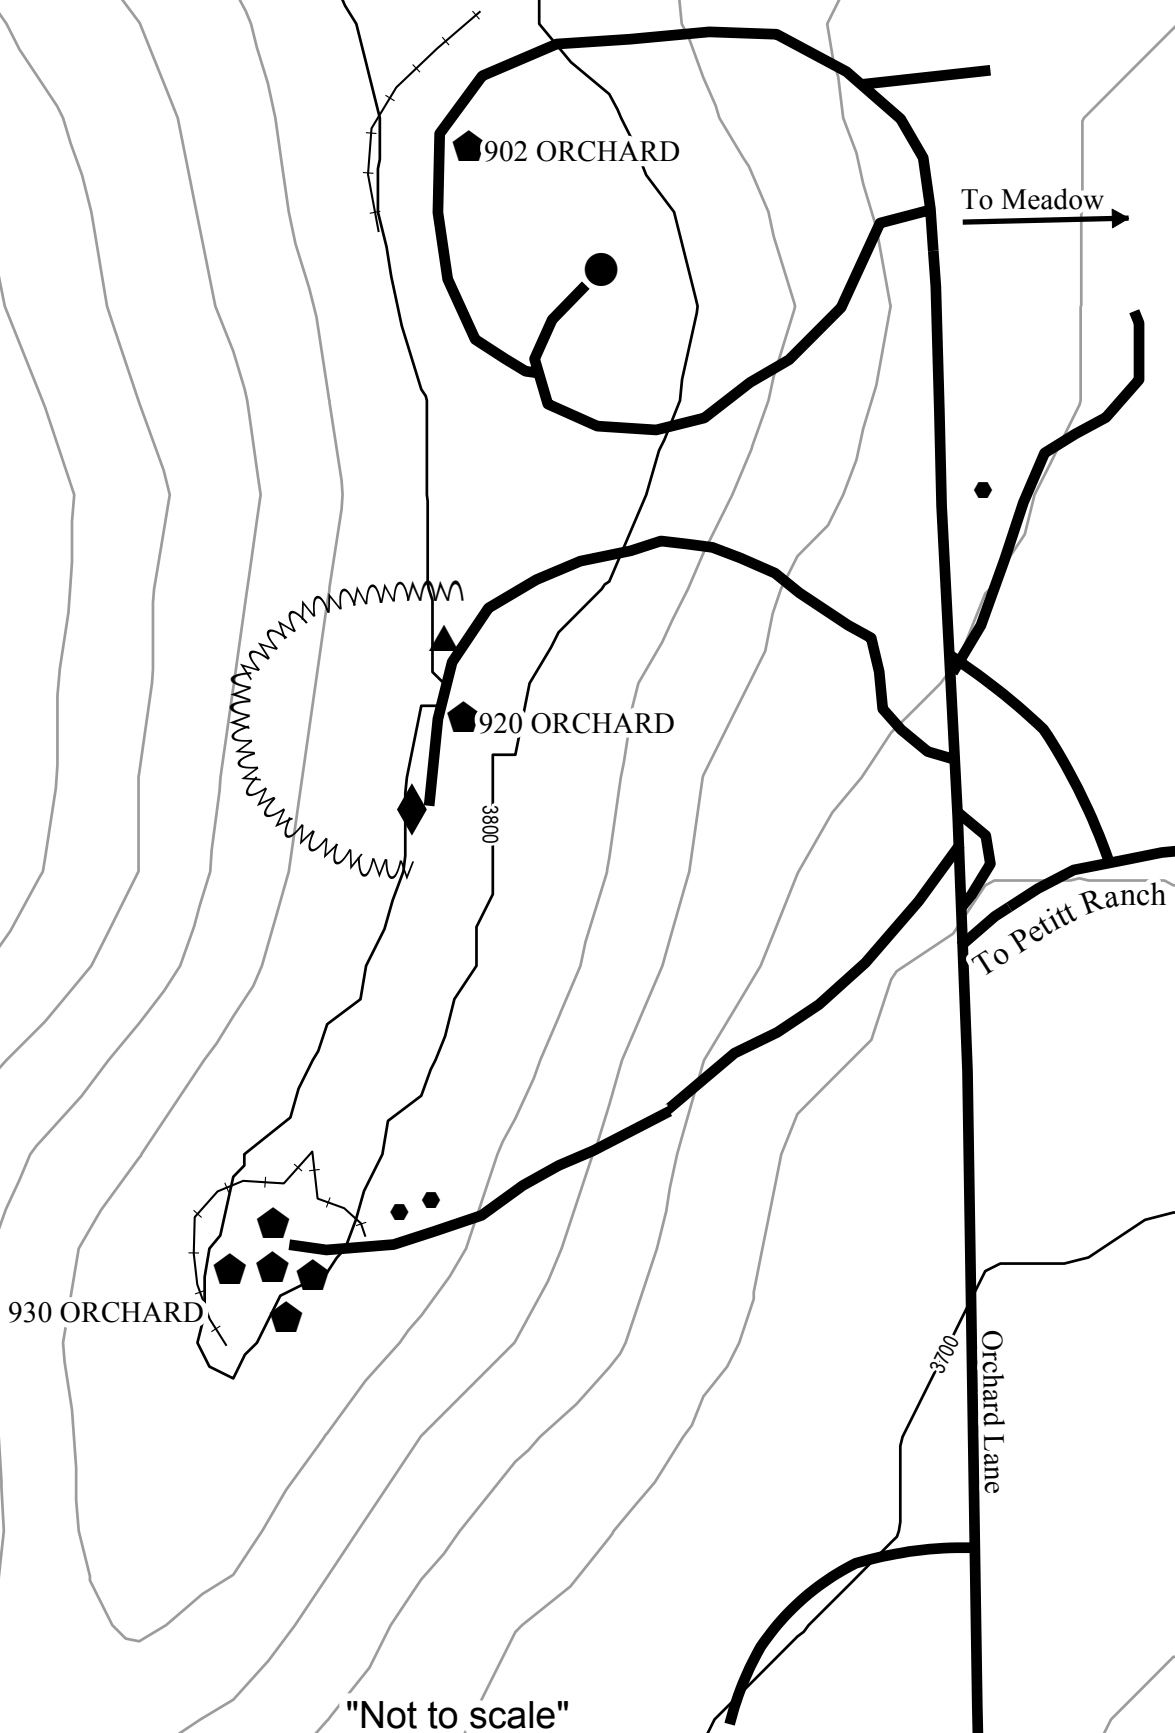

Orchard Lane Vicinity Map

Detail map page

Orchard Lane

SR-78

San Diego 60 miles

Wynola

Julian 3 miles

	Detail Page
	Highways
	cities
	Inaja Memorial
	dirt roads
	roads and driveways

0 0.25 0.5 1 Miles

11/14/2003 0930
F Kemper

Orchard Lane Detail Map

	20 ft Contours
	100 ft Contours
	Building
	Engine
	Garage
	House
	Water Tank
	Roads
	Other Burnouts
	Site Burnout

11/7/2003 1330
F Kemper

"Not to scale"

A On shore west winds

Initial fire run

Intermediate fire run

Final fatal run

Up canyon winds

Fire Spread Map

Fkemper 11/8/2003 1700

9' WIDE CONCRETE DRIVEWAY

ACCIDENT SITE DETAIL (NOT TO SCALE)