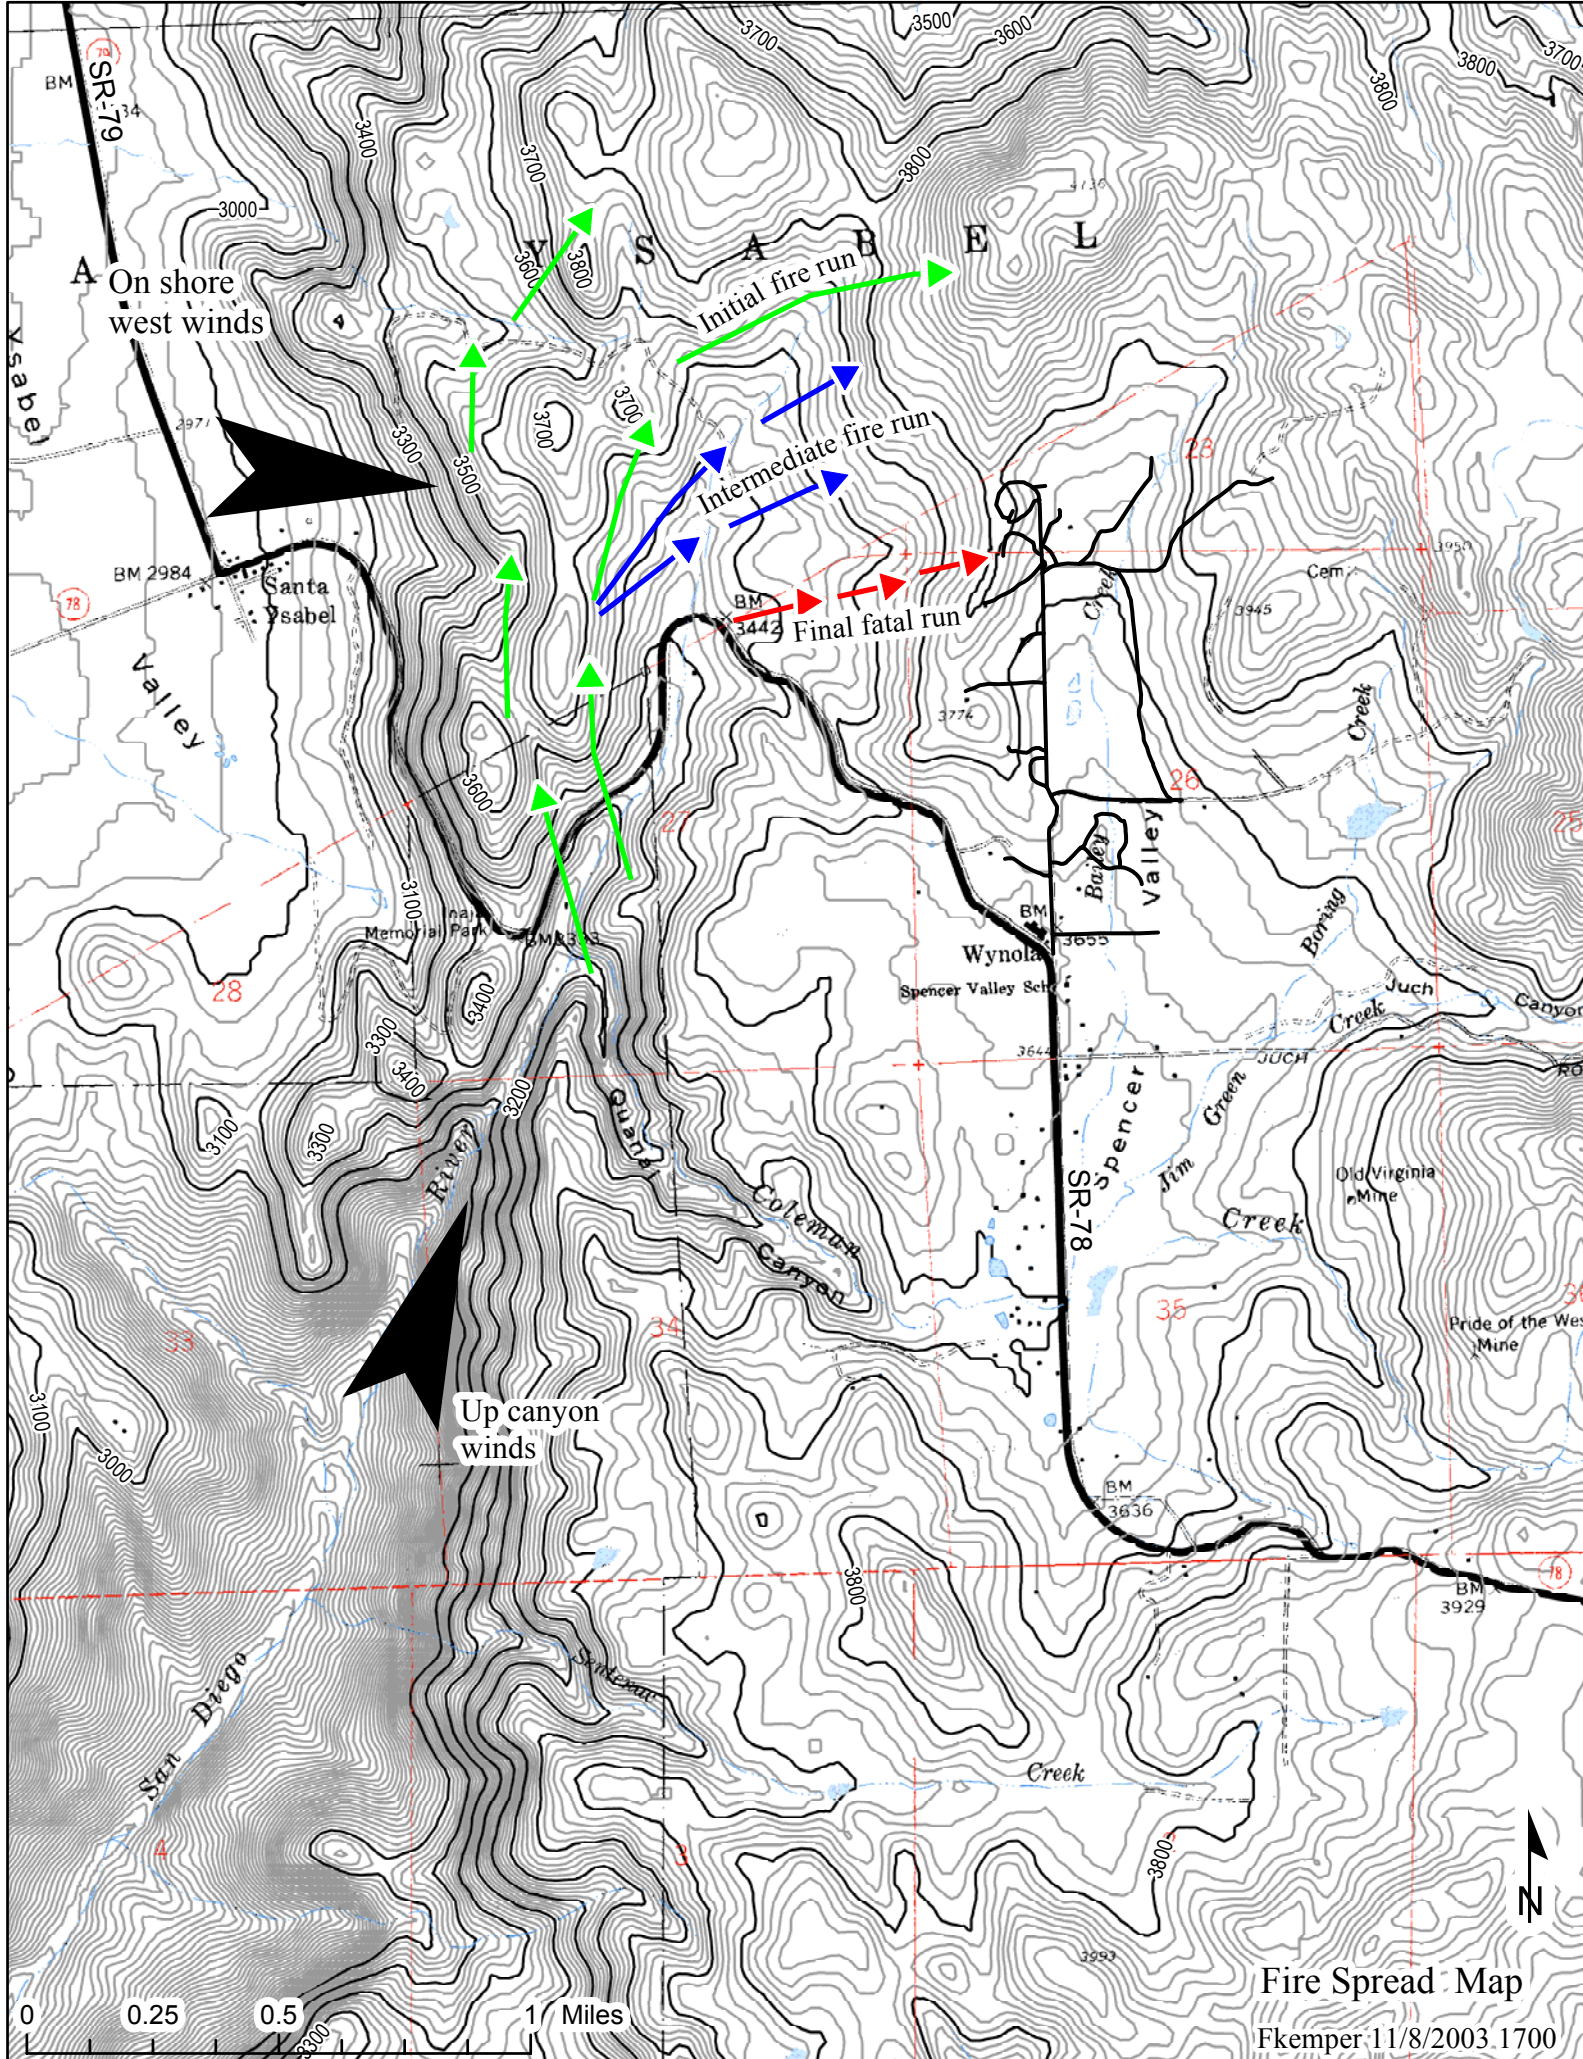

0 0.25 0.5 1 Miles

11/14/2003 0930
F Kemper

Orchard Lane Detail Map

	20 ft Contours
	100 ft Contours
	Building
	Engine
	Garage
	House
	Water Tank
	Roads
	Other Burnouts
	Site Burnout

11/7/2003 1330
F Kemper

"Not to scale"

A On shore west winds

Initial fire run

Intermediate fire run

Final fatal run

Up canyon winds

Fire Spread Map

Fkemper 11/8/2003 1700

0 0.25 0.5 1 Miles

ACCIDENT SITE
920 ORCHARD
(NOT TO SCALE)

ORCHARD LANE

EDGE OF BRUSH FIELD
148 FT.

FIRED OUT GRASS

OAK TREES

E6162

GARAGE

9' WIDE CONCRETE DRIVEWAY

ACCIDENT SITE DETAIL (NOT TO SCALE)