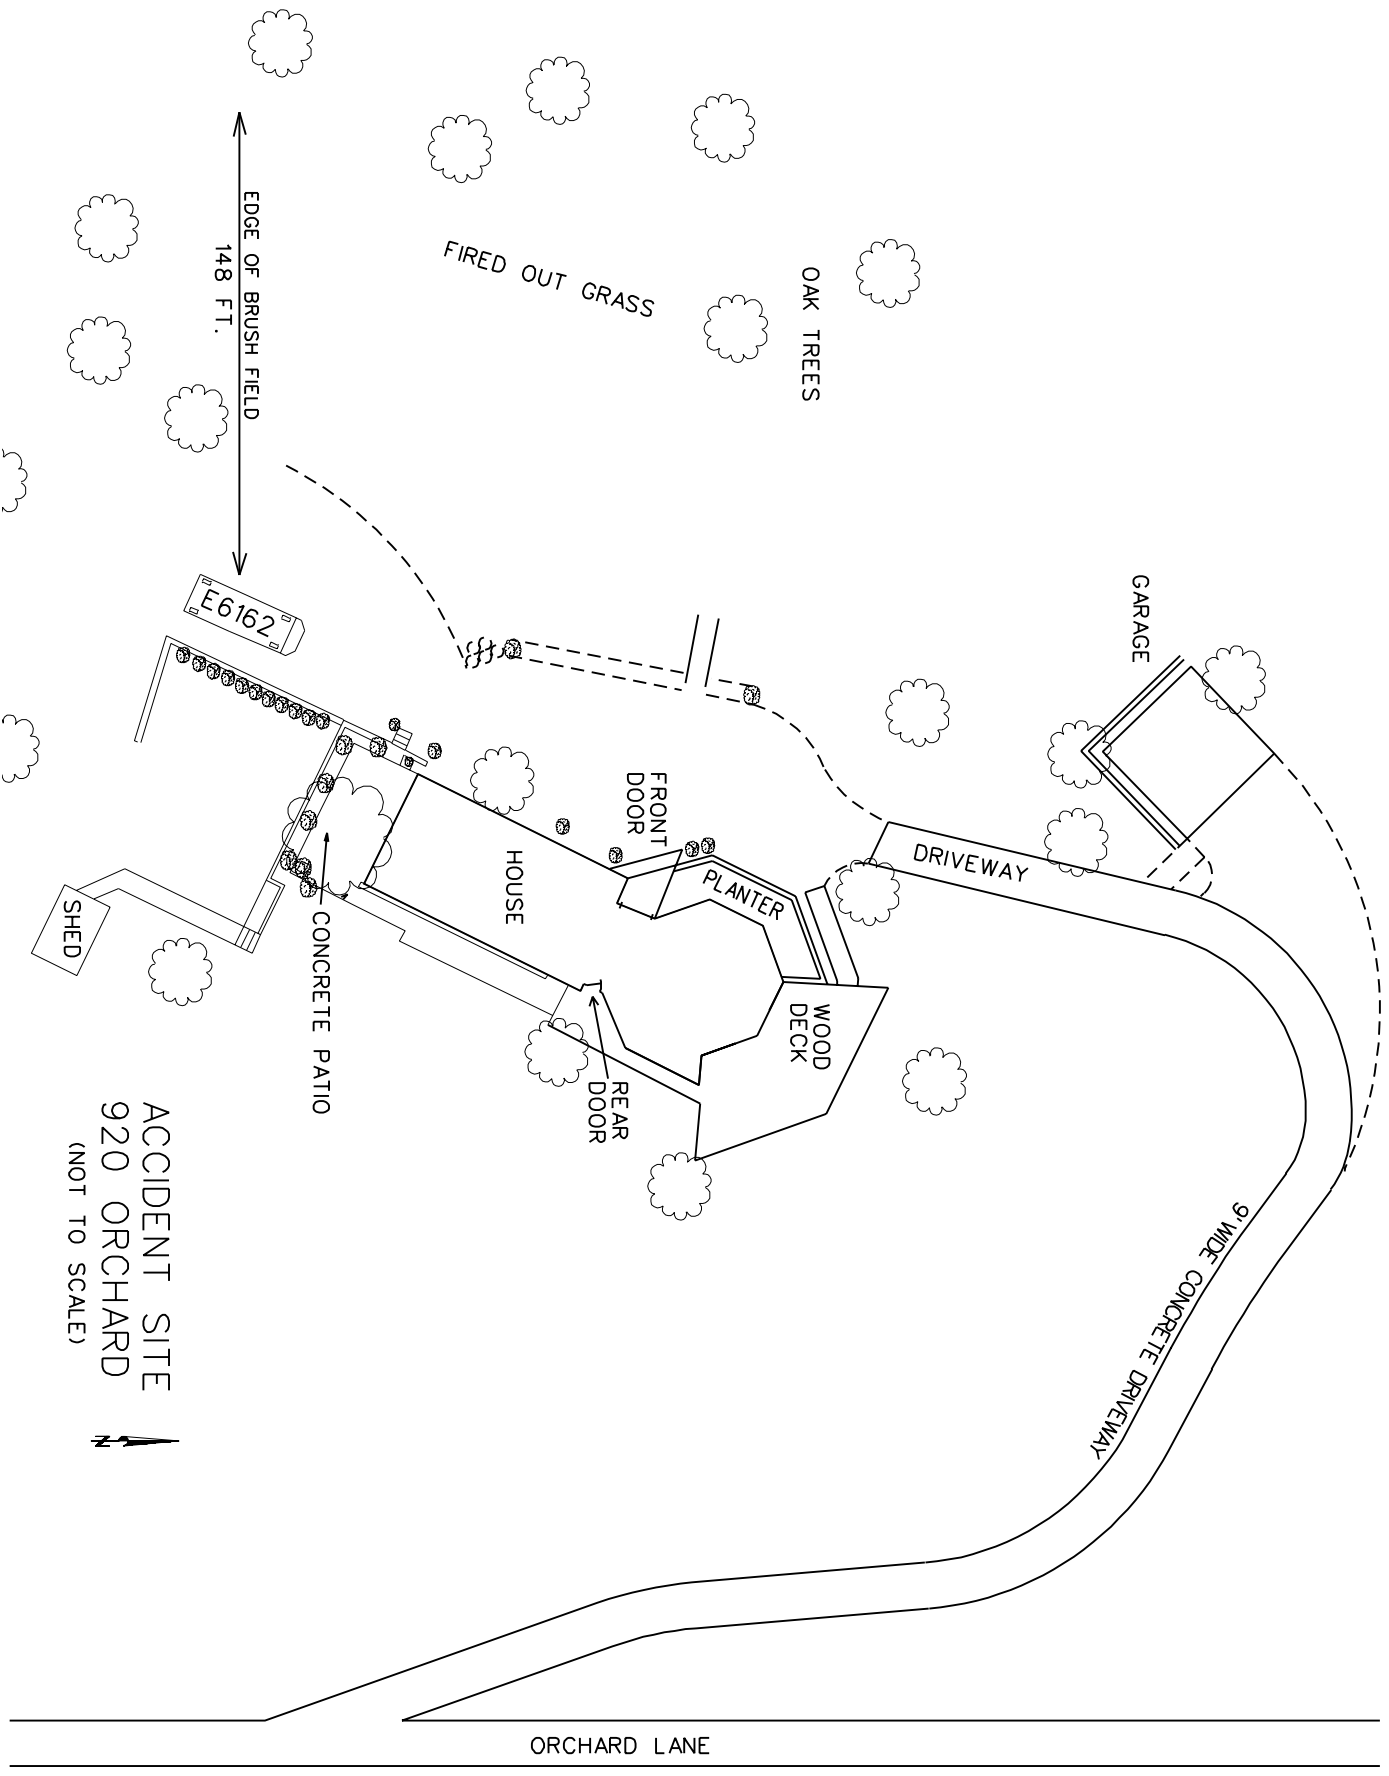

0 0.25 0.5 1 Miles

11/14/2003 0930
F Kemper

Orchard Lane Detail Map

	20 ft Contours
	100 ft Contours
	Building
	Engine
	Garage
	House
	Water Tank
	Roads
	Other Burnouts
	Site Burnout

11/7/2003 1330
F Kemper

"Not to scale"

A On shore west winds

Initial fire run

Intermediate fire run

Final fatal run

Up canyon winds

Fire Spread Map

Fkemper 11/8/2003 1700

0 0.25 0.5 1 Miles

ACCIDENT SITE
920 ORCHARD
(NOT TO SCALE)

ORCHARD LANE

EDGE OF BRUSH FIELD
148 FT.

FIRED OUT GRASS

OAK TREES

E6162

GARAGE

9' WIDE CONCRETE DRIVEWAY

ACCIDENT SITE DETAIL (NOT TO SCALE)