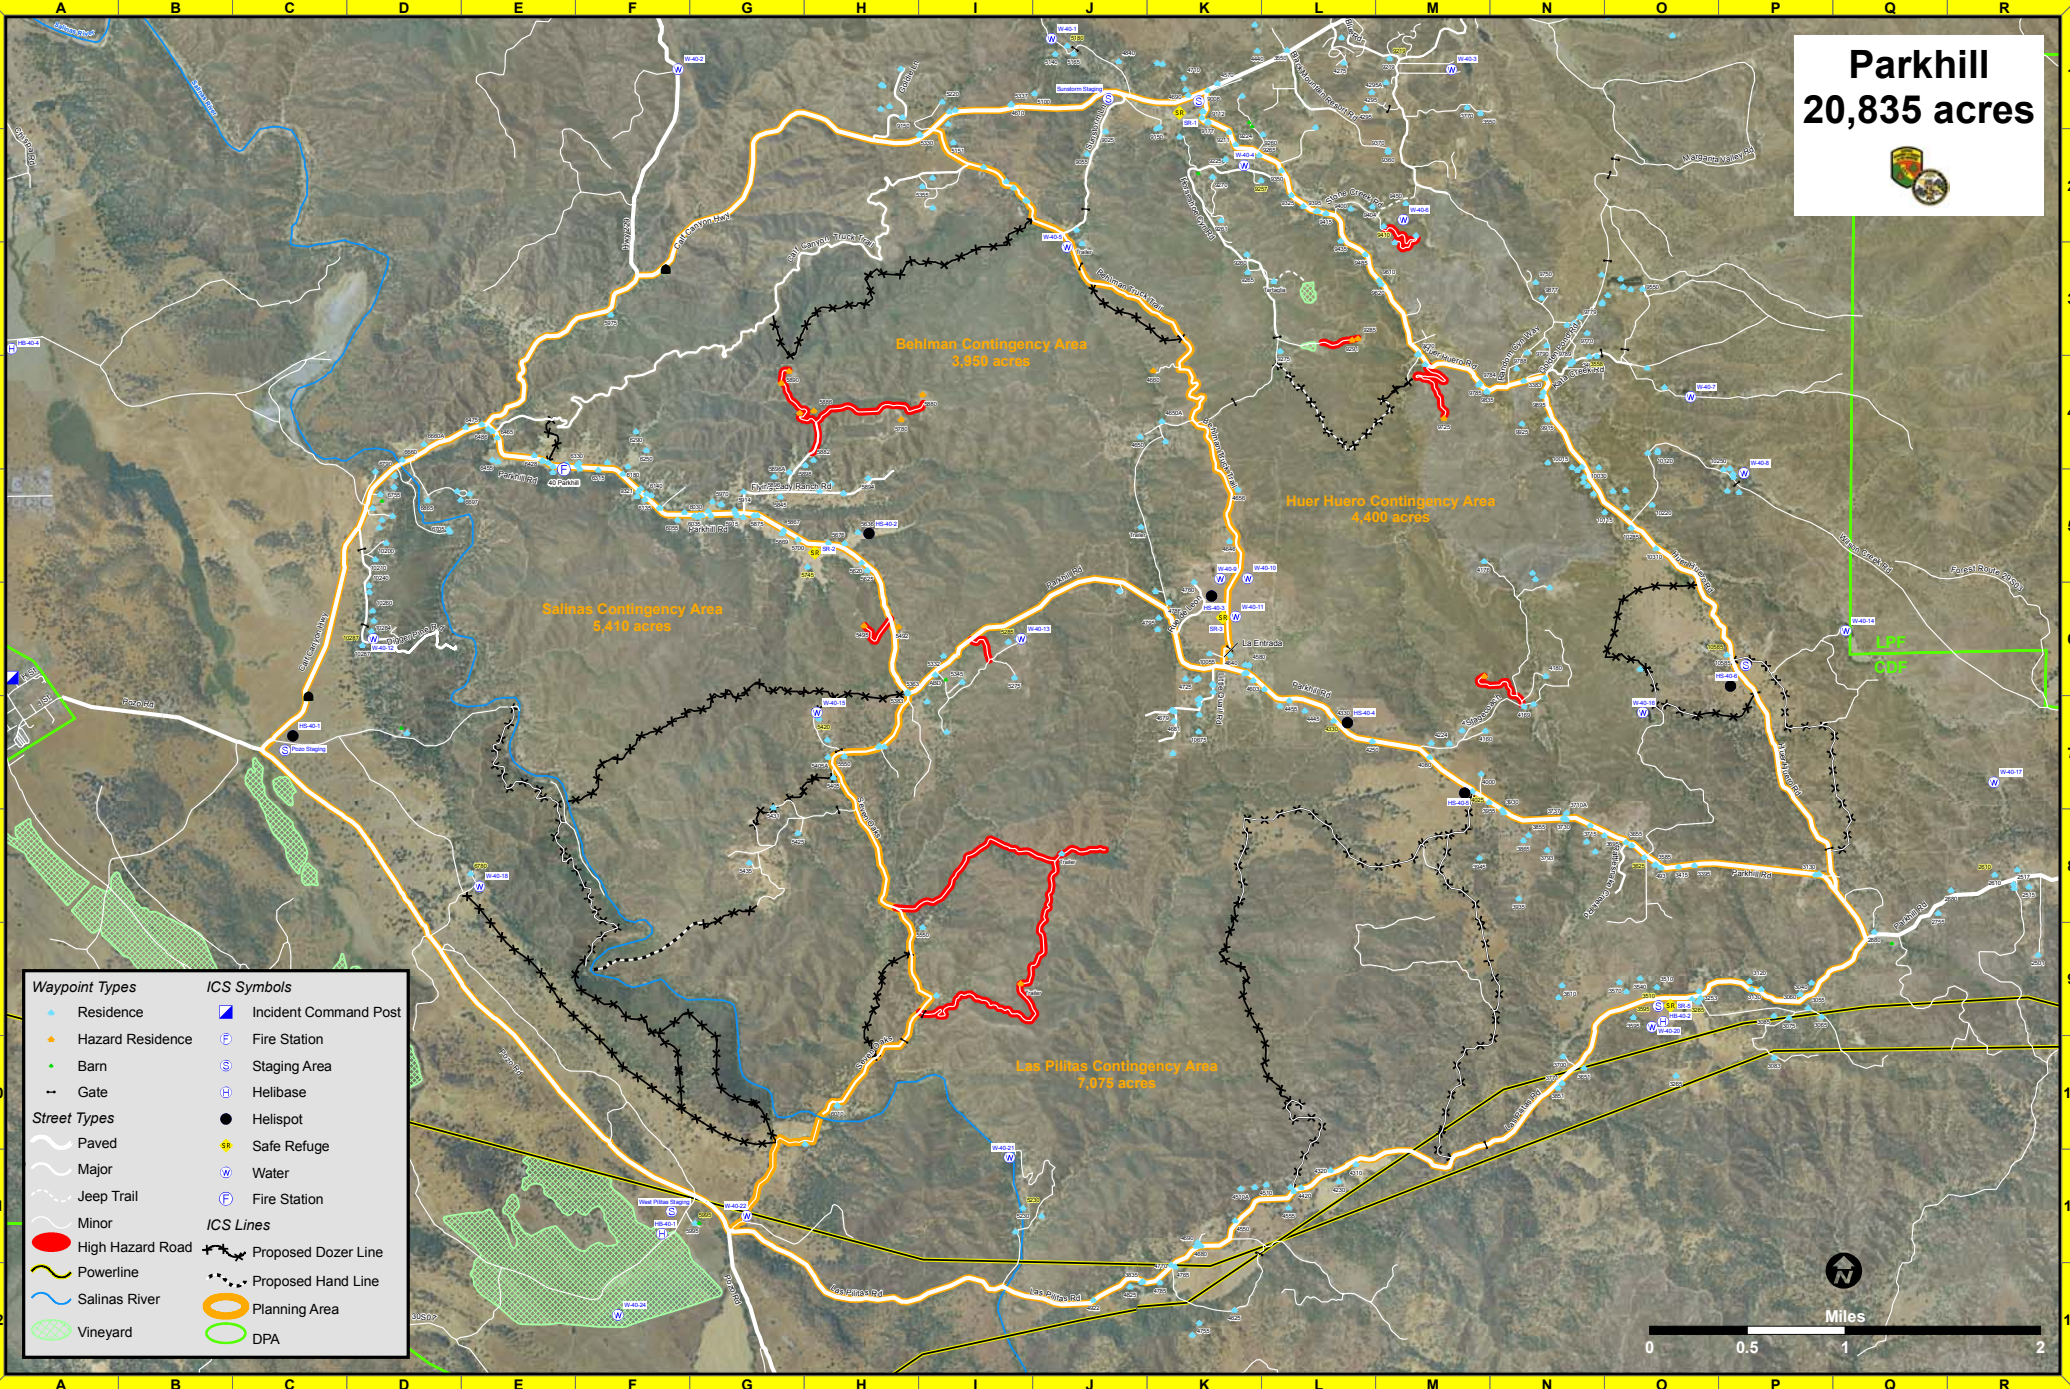

Parkhill 20,835 acres

Waypoint Types		ICS Symbols	
Residence	Incident Command Post	Fire Station	Staging Area
Hazard Residence	Barn	Helibase	Helispot
Gate	Safe Refuge	Water	Fire Station
Paved	Proposed Dozer Line	Proposed Hand Line	Planning Area
Major	Proposed Hand Line	DPA	
Jeep Trail			
Minor			
High Hazard Road			
Powerline			
Salinas River			
Vineyard			