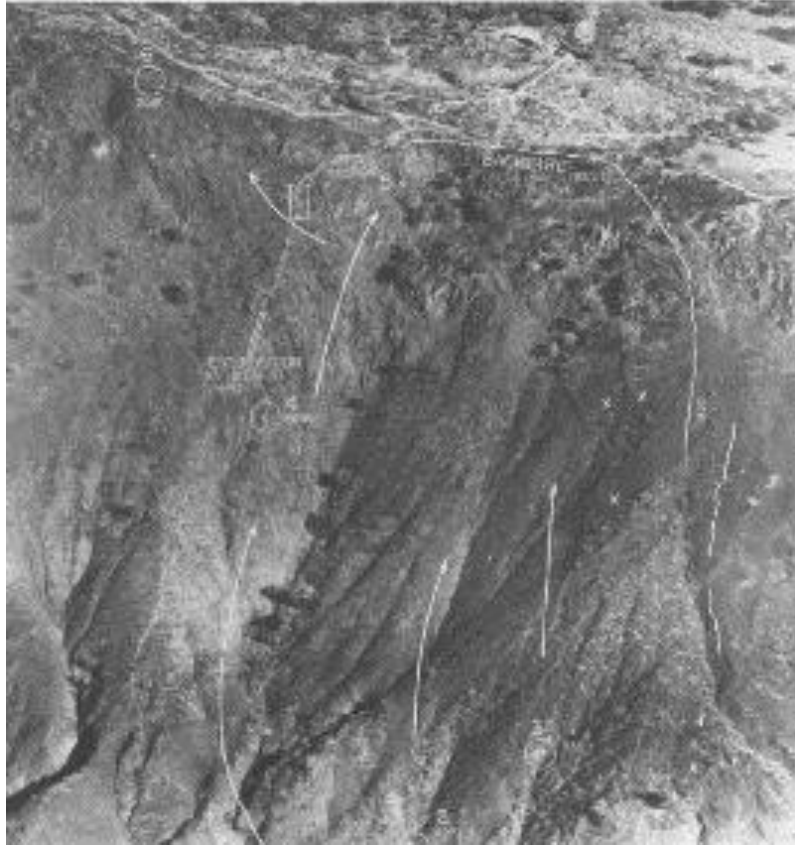

After Inaja Fire
November 1956

INAJA FIRE DISASTER
FIRE BEHAVIOR 1930 TO 2015 HOURS
NOV. 25, 1956 - SAN DIEGO RIVER CANYON

Inaja Fire, November
1956

Inaja Fire, November 1956
Cleveland National Forest